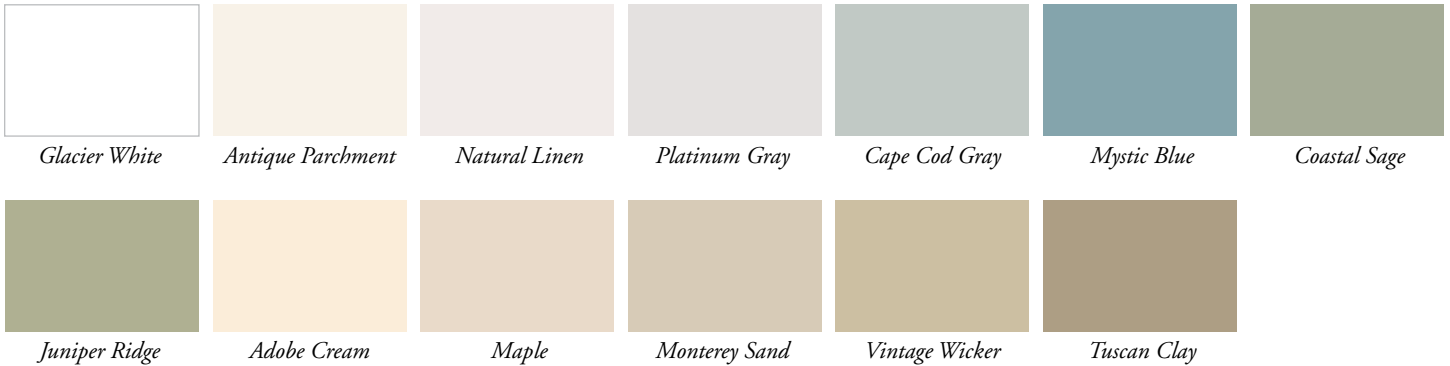

COLOR DEFINES *the* DESIGN

Create a Signature Style for Your Home with Eye-Catching Colors.

COLOR AND DESIGN INSPIRATION

Our standard and architectural colors are available in 7" Shakes, 10" Staggered Shakes, 7" Perfection Shingles, and Scallops, as well as complementing corner posts and transitional starter. Whether you prefer a subtle monochromatic color scheme in classic hues or rich architectural colors with contrasting accents, Architectural Classics has everything you need to achieve your ideal finished look.

STANDARD COLOR COLLECTION